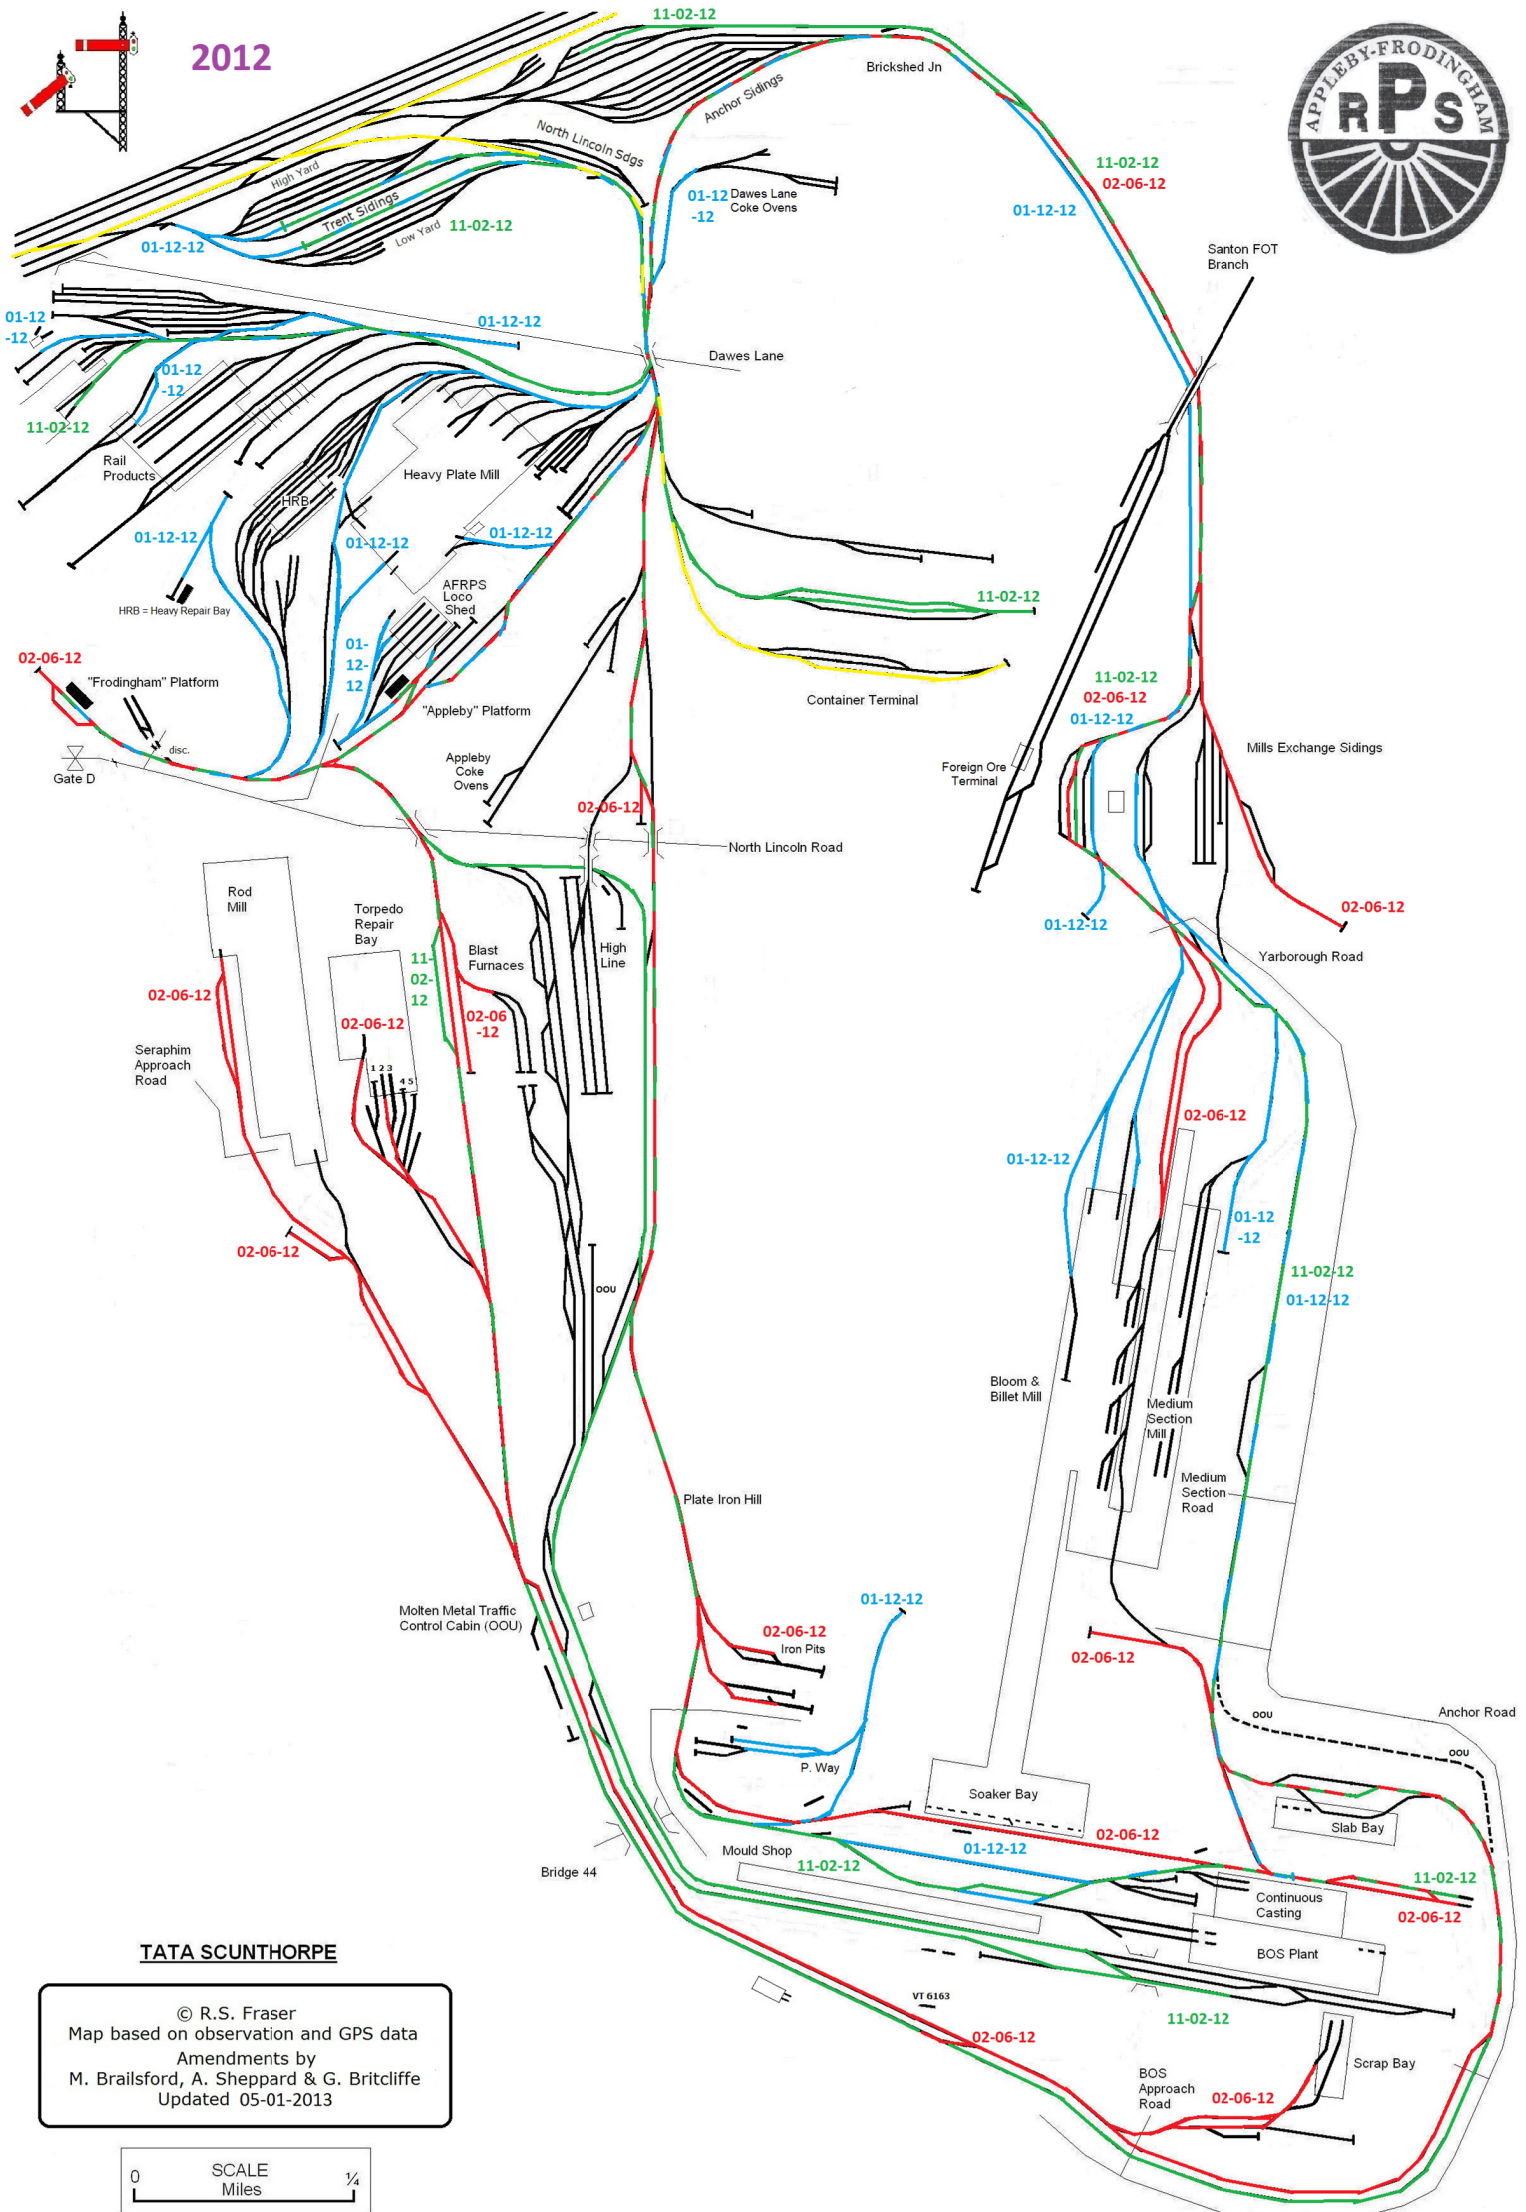

2012

TATA SCUNTHORPE

© R.S. Fraser
Map based on observation and GPS data
Amendments by
M. Brailsford, A. Sheppard & G. Britcliffe
Updated 05-01-2013