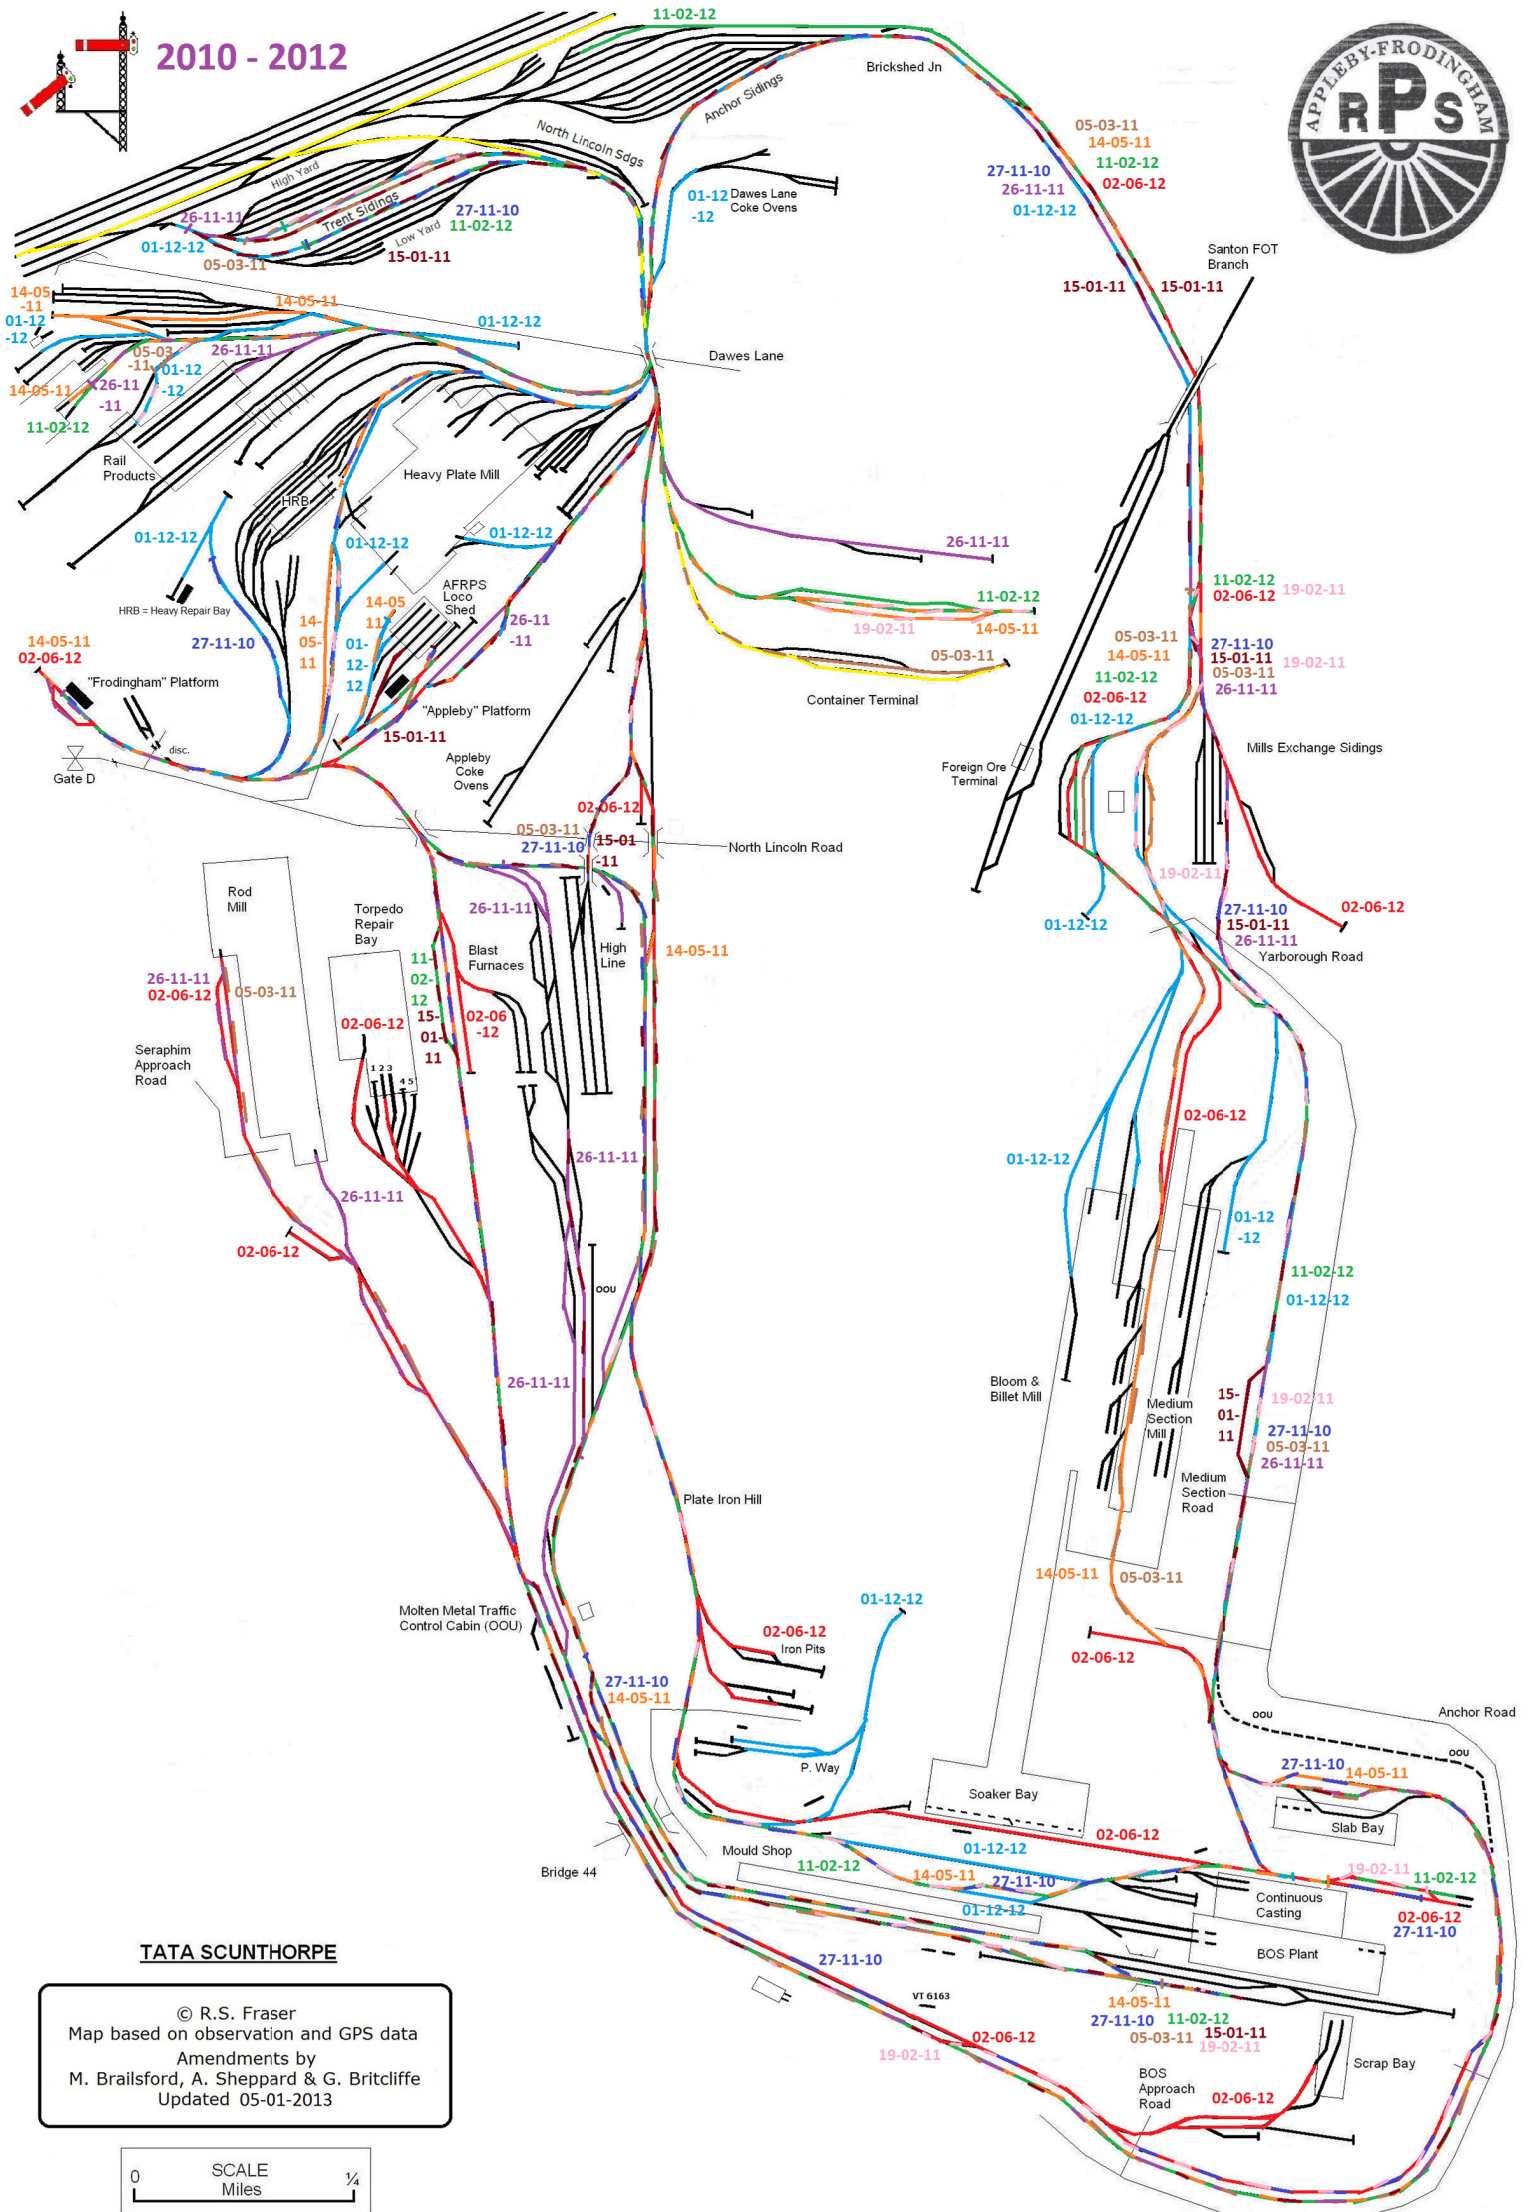

2010 - 2012

TATA SCUNTHORPE

© R.S. Fraser  
Map based on observation and GPS data  
Amendments by  
M. Brailsford, A. Sheppard & G. Britcliffe  
Updated 05-01-2013