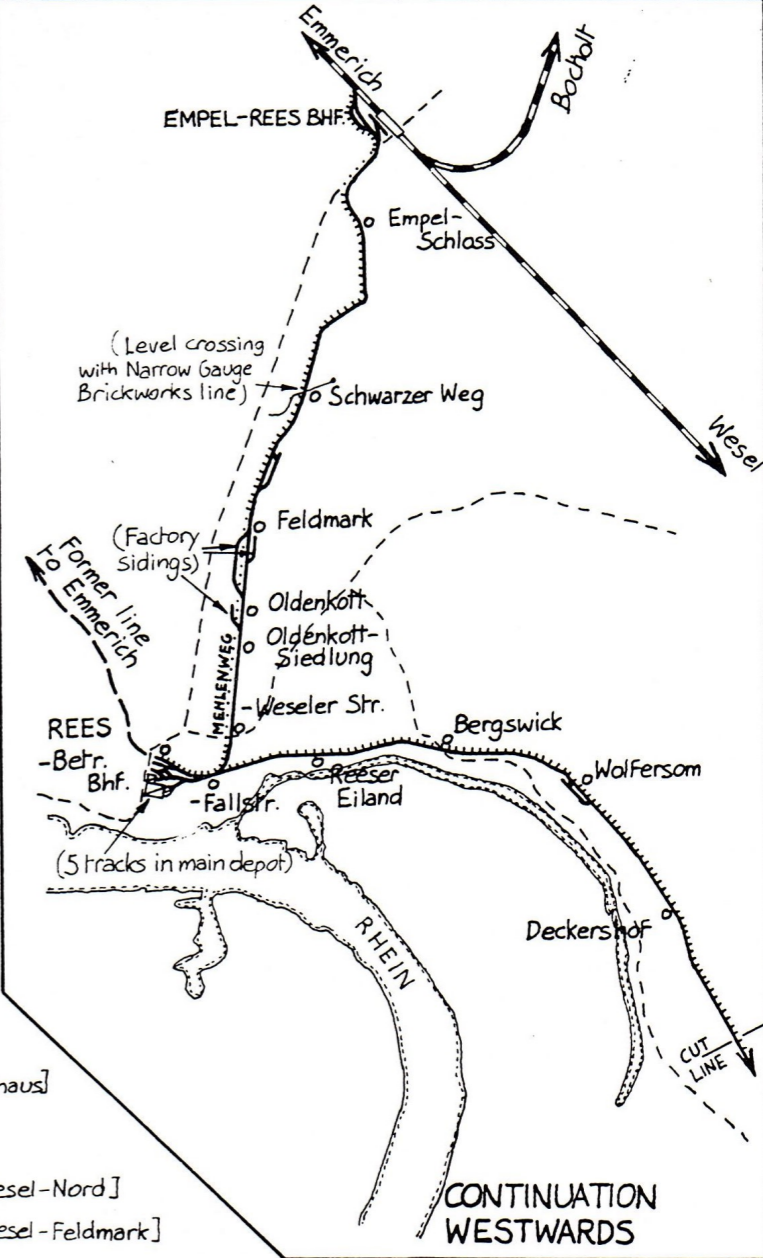

KEY

- Trackage - street
- - - - side of road
- ▨ private right of way
- ▨ central reservation
- ◻ Depot
- Stop
- +— Railway
- - - Main roads

Kleinbahn WESEL-REES-EMMERICH		
WEST GERMANY JULY 1964		
Standard Gauge		
Scales	Drn	Date
1 : 50 000	JCF	18 th Sep '67
Map No.		Revision
T - B 105		